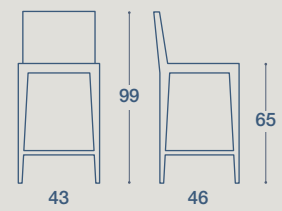

ZENT

SEDIA E SGABELLO / CHAIR AND STOOL

SEDIA "ZENT"

STRUTTURA IN LEGNO MASSELLO,
CON FASCE DELLO SCHIENALE IN FERRO O IN LEGNO

"ZENT" CHAIR

STRUCTURE IN SOLID WOOD,
WITH STRIPS ON THE BACKREST IN IRON OR WOOD

SGABELLO "ZENT"

STRUTTURA IN LEGNO MASSELLO,
CON FASCE DELLO SCHIENALE IN FERRO O IN LEGNO

"ZENT" STOOL

STRUCTURE IN SOLID WOOD,
WITH STRIPS ON THE BACKREST IN IRON OR WOOD

FINITURE STRUTTURA FAGGIO VERNICIATO FASCIA IN FERRO

PAINTED BEECH STRUCTURE AND IRON STRIP

| | | | |
|---|---|---|---|
|  | bianco vintage (opz. BV) vintage white |  | tinto noce chiaro vintage (opz. NV) stained vintage light walnut |
|---|---|---|---|

| CODICE / CODE | DESCRIZIONE / DESCRIPTION |
|---------------|--|
| 084ZTDA | Sedia fascia in ferro / chair iron band |
| 084ZTGA | Sgabello fascia in ferro / stool iron band |