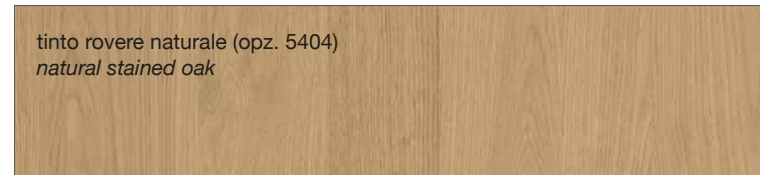

FINITURE TINTE - STAINED FINISHES