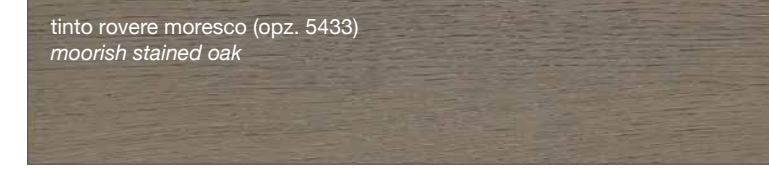

LUBE CLOVER

FINITURE LACCATE - LACQUERED FINISHES

FINITURE TINTE - STAINED FINISHES

LUBE LUNA

LUBE OLTRE