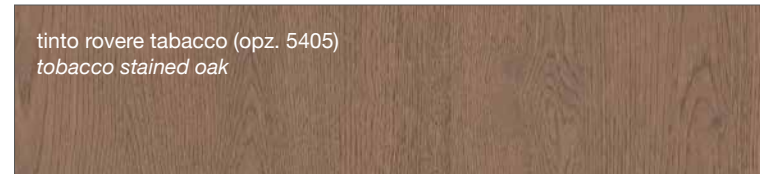

FINITURE TINTE - STAINED FINISHES