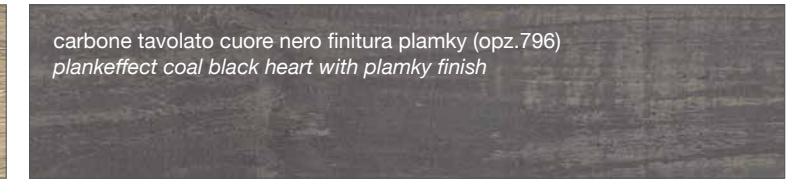

FINITURA KER

KER FINISH

FINITURA SMART

SMART FINISH

FINITURA COME DECORATIVO UTILIZZATO NEI TOP STRATIFICATO HPL

FINISH AS DECORATION USED IN THE LAYERED HPL TOP