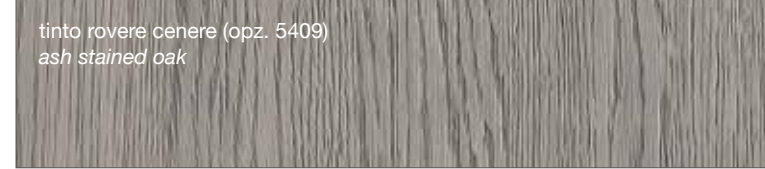

MELAMINE

FINITURE IMPIALLACCIATO

VENEERED FINISHES

FINITURE MODELLI LUBE / LUBE KITCHENS FINISHES

CLOVER
CREATIVA
LUNA
OLTRE
PROVENZA

FINITURE MODELLI CREO / CREO KITCHENS FINISHES

AUREA
CONTEMPO

LUBE CLOVER