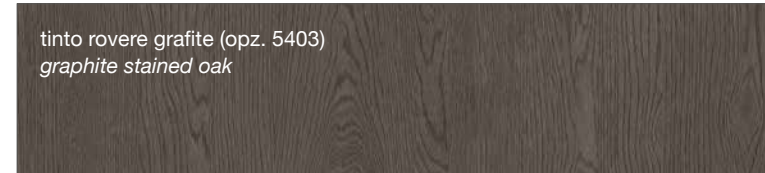

FINITURE TINTE - STAINED FINISHES