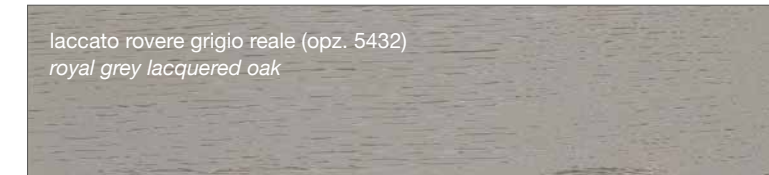

LUBE CLOVER

FINITURE LACCATE - LACQUERED FINISHES

FINITURE TINTE - STAINED FINISHES

LUBE LUNA

LUBE OLTRE