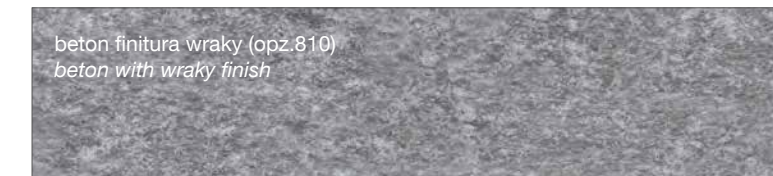

esterel finitura wraky (opz.811)
esterel with wraky finish

FINITURA WRAKY
WRAKY FINISH

beton finitura wraky (opz.810)
beton with wraky finish