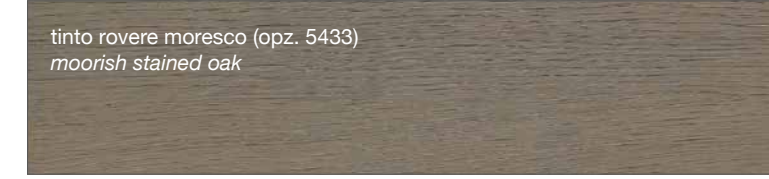

LUBE CLOVER

FINITURE LACCATE - LACQUERED FINISHES

FINITURE TINTE - STAINED FINISHES

LUBE LUNA

LUBE OLTRE