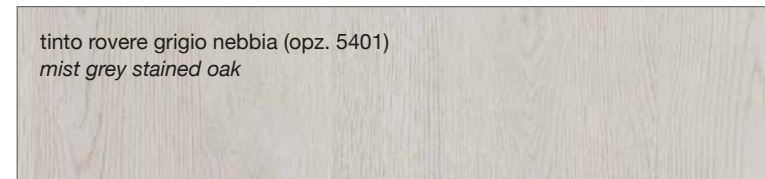

FINITURE TINTE - STAINED FINISHES