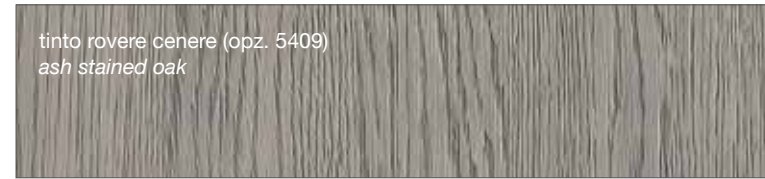

# FINITURE IMPIALLACCIATO

VENEERED FINISHES

FINITURE MODELLI LUBE / LUBE KITCHENS FINISHES

CLOVER  
CREATIVA  
LUNA  
OLTRE  
PROVENZA

FINITURE MODELLI CREO / CREO KITCHENS FINISHES

AUREA  
CONTEMPO

**LUBE** CLOVER