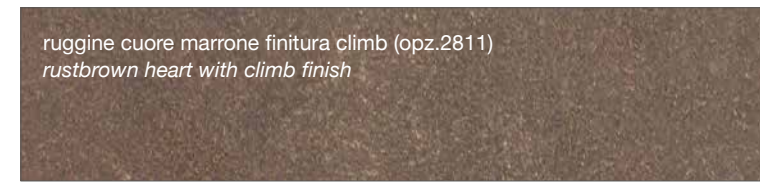

FINITURA SMART

SMART FINISH

marmo baron (opz.9632)
baron marble

FINITURA COME DECORATIVO UTILIZZATO NEI TOP STRATIFICATO HPL

FINISH AS DECORATION USED IN THE LAYERED HPL TOP

ruggine cuore marrone finitura climb (opz.2811)
rustbrown heart with climb finish