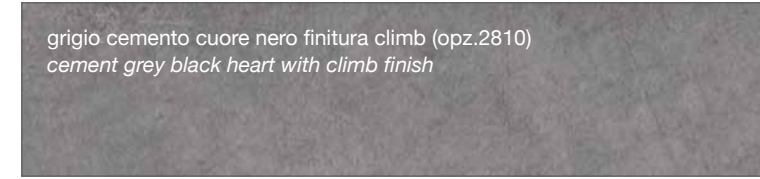

FINITURA SMART

SMART FINISH

marmo baron (opz.9632)
baron marble

FINITURA COME DECORATIVO UTILIZZATO NEI TOP STRATIFICATO HPL

FINISH AS DECORATION USED IN THE LAYERED HPL TOP

ruggine cuore marrone finitura climb (opz.2811)
rustbrown heart with climb finish