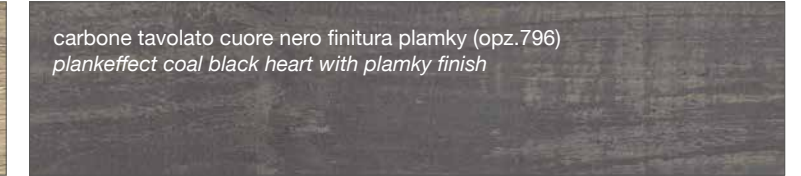

FINITURA KER

KER FINISH

FINITURA SMART

SMART FINISH

FINITURA COME DECORATIVO UTILIZZATO NEI TOP STRATIFICATO HPL

FINISH AS DECORATION USED IN THE LAYERED HPL TOP