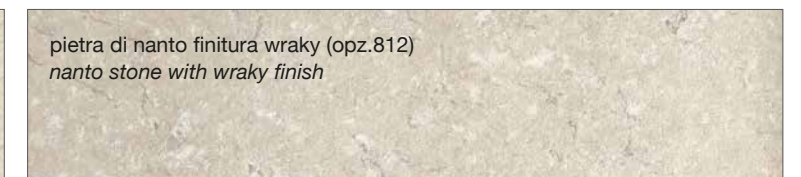

FINITURA WRAKY
WRAKY FINISH