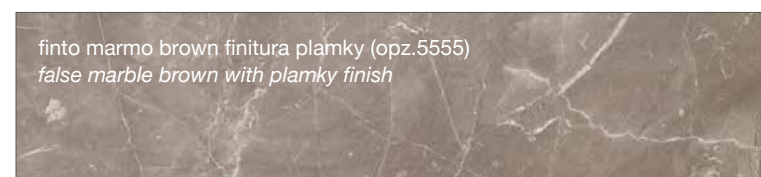

FINITURE COME TOP LAMINATO
LAMINAM COUNTERTOP FINISHES

FINITURA PLAMKY
PLAMKY FINISH