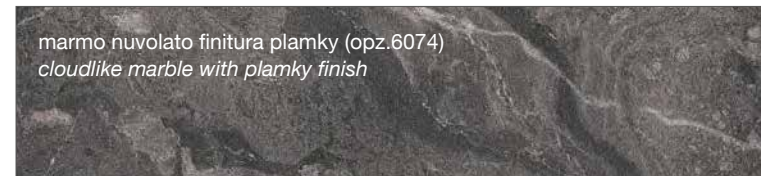

FINITURE COME TOP LAMINATO
LAMINAM COUNTERTOP FINISHES

FINITURA PLAMKY
PLAMKY FINISH