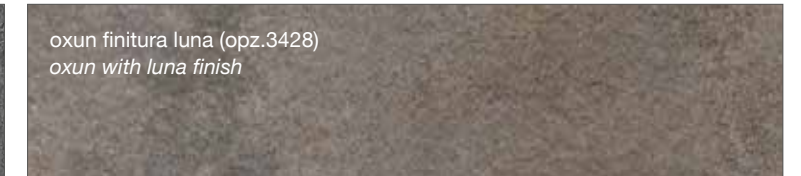

FINITURA LUNA
LUNA FINISH