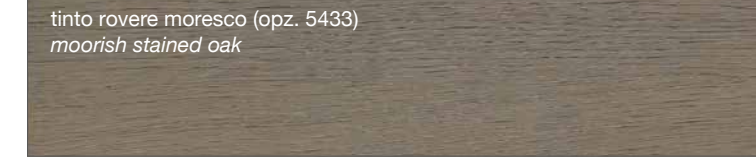

LUBE CLOVER

FINITURE LACCATE - LACQUERED FINISHES

FINITURE TINTE - STAINED FINISHES

LUBE CREATIVA

LUBE LUNA

LUBE OLTRE