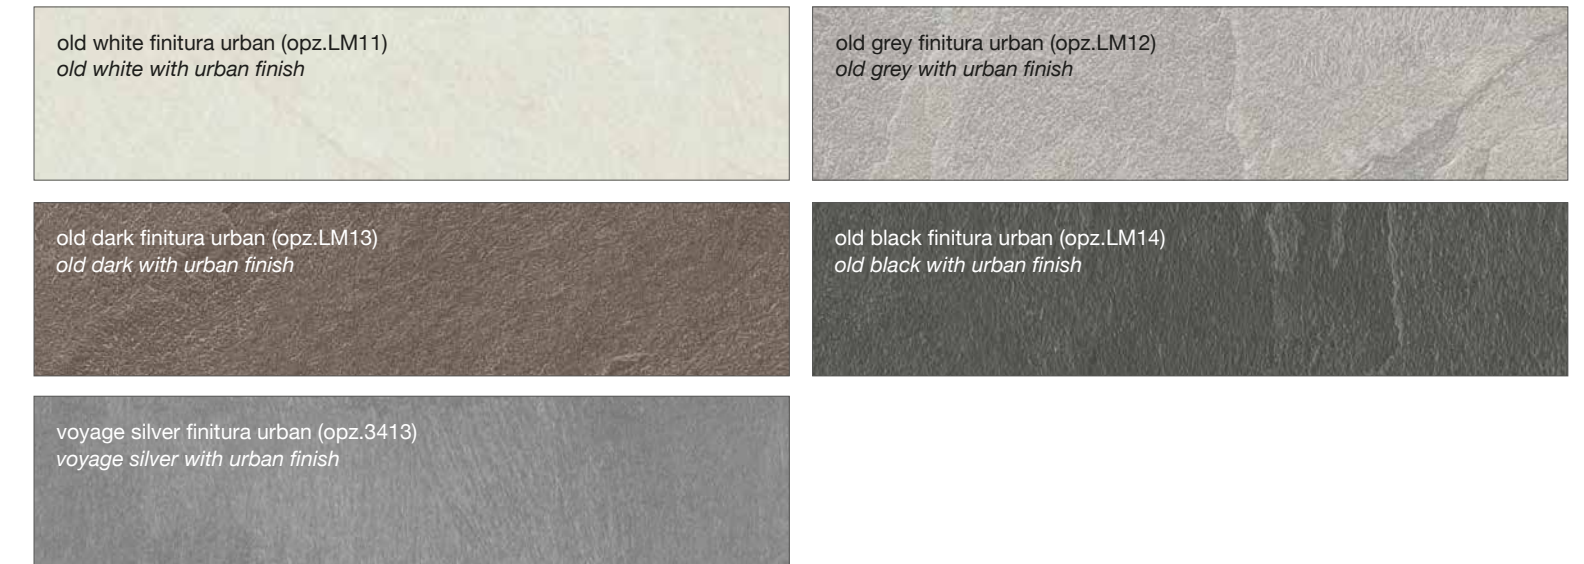

FINITURA URBAN

URBAN FINISH