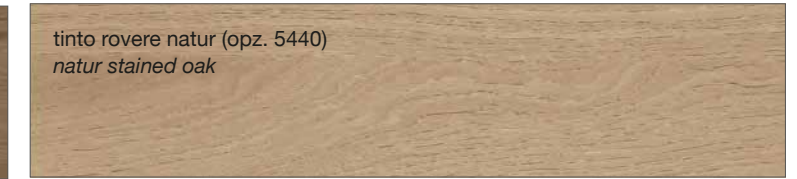

LUBE CLOVER

FINITURE LACCATE - LACQUERED FINISHES

FINITURE TINTE - STAINED FINISHES

LUBE CREATIVA

LUBE LUNA

LUBE OLTRE