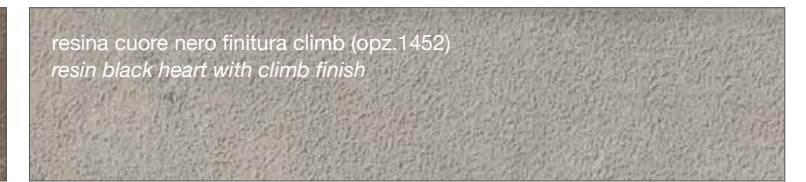

SMART FINISH

marmo baron (opz.9632)
baron marble

FINITURA COME DECORATIVO UTILIZZATO NEI TOP STRATIFICATO HPL

FINISH AS DECORATION USED IN THE LAYERED HPL TOP

ruggine cuore marrone finitura climb (opz.2811)
rustbrown heart with climb finish