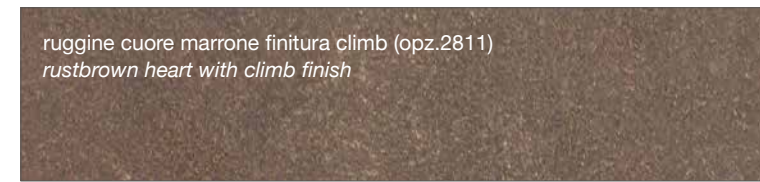

FINITURA URBAN

URBAN FINISH

FINITURA TOUCH

TOUCH FINISH

FINITURA KER

KER FINISH

imperial (opz.3452)
imperial

FINITURA SMART

SMART FINISH

marmo baron (opz.9632)
baron marble

FINITURA COME DECORATIVO UTILIZZATO NEI TOP STRATIFICATO HPL

FINISH AS DECORATION USED IN THE LAYERED HPL TOP

ruggine cuore marrone finitura climb (opz.2811)
rustbrown heart with climb finish