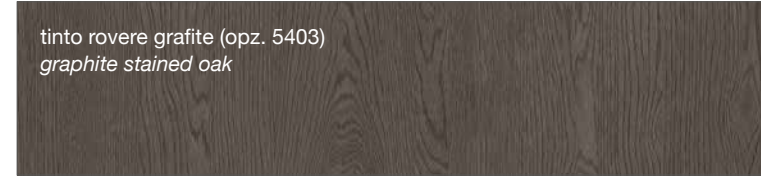

FINITURE TINTE - STAINED FINISHES