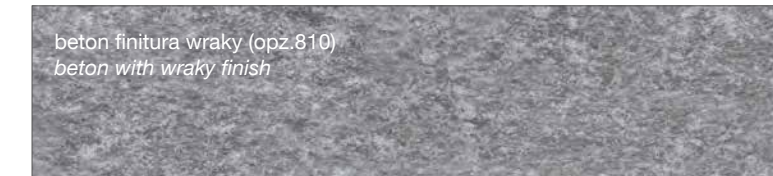

FINITURA WRAKY
WRAKY FINISH