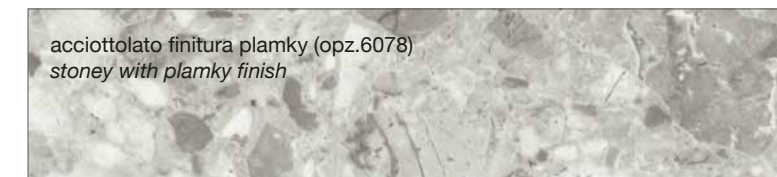

FINITURE COME TOP LAMINATO
LAMINAM COUNTERTOP FINISHES

FINITURA PLAMKY
PLAMKY FINISH