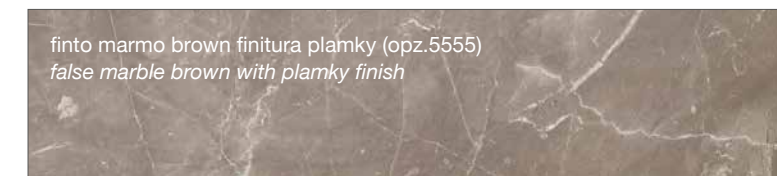

FINITURE COME TOP LAMINATO
LAMINAM COUNTERTOP FINISHES

FINITURA PLAMKY
PLAMKY FINISH