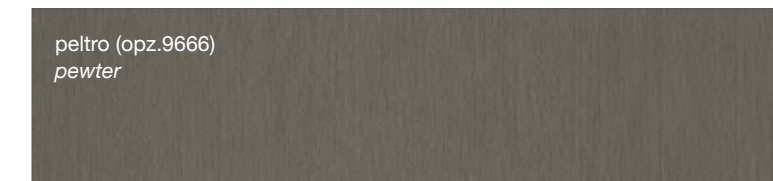

SMART

FINITURE FENIX

FENIX FINISHES

FINITURE MELAMINICO

MELAMINE FINISHES

KYRA VINTAGE

FINITURE LAMINATO

LAMINATE FINISHES

LUBE IMMAGINA PLUS (FINITURE COME ANTA) (DOOR FINISHES)

FINITURA OSSIDATA "A" OXIDIZED "A" FINISH

FINITURA MATT MATT FINISH

FINITURA SPAZZOLATA BRUSHED FINISH

FINITURA OPACA MALTA MORTAR MATT FINISH

FINITURA OPACA CANSIGLIO CANSIGLIO MATT FINISH