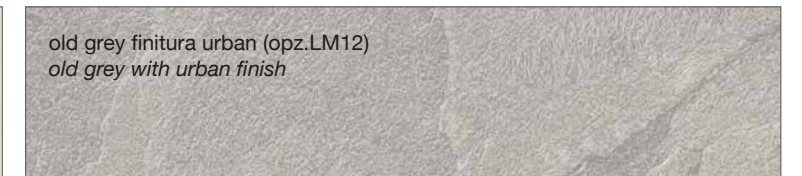

FINITURA URBAN
URBAN FINISH