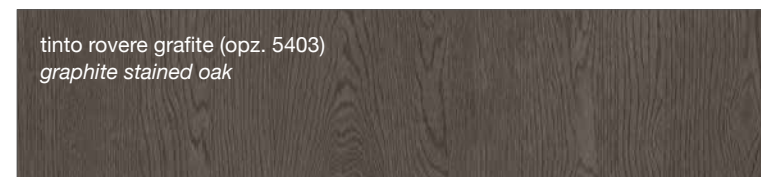

FINITURE TINTE - STAINED FINISHES