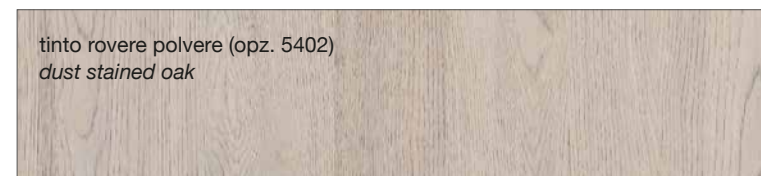

FINITURE TINTE - STAINED FINISHES