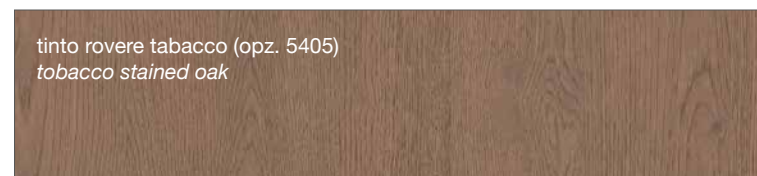

FINITURE TINTE - STAINED FINISHES