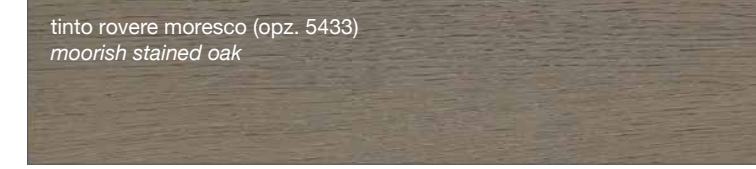

LUBE CLOVER

FINITURE LACCATE - LACQUERED FINISHES

FINITURE TINTE - STAINED FINISHES

LUBE LUNA

LUBE OLTRE