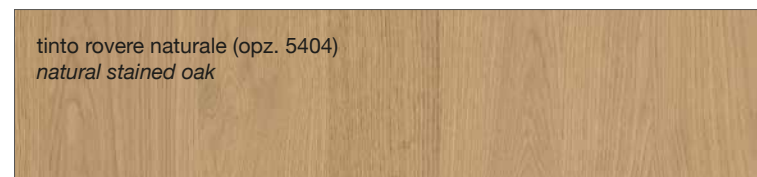

FINITURE TINTE - STAINED FINISHES