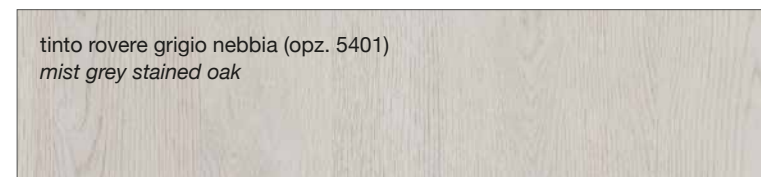

FINITURE TINTE - STAINED FINISHES