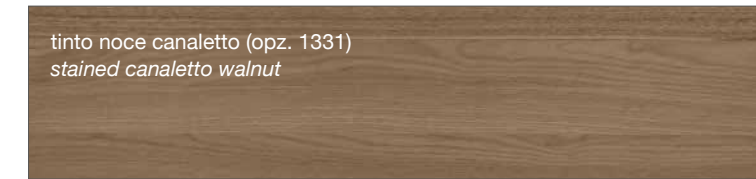

LUBE CLOVER

FINITURE LACCATE - LACQUERED FINISHES

FINITURE TINTE - STAINED FINISHES

LUBE LUNA

LUBE OLTRE