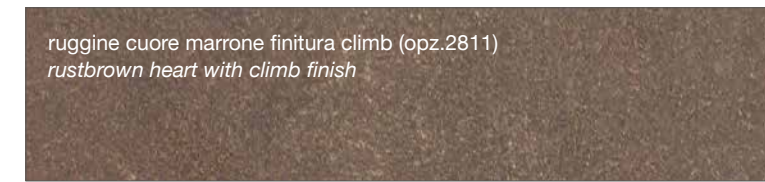

FINITURA COME DECORATIVO UTILIZZATO NEI TOP STRATIFICATO HPL

FINISH AS DECORATION USED IN THE LAYERED HPL TOP