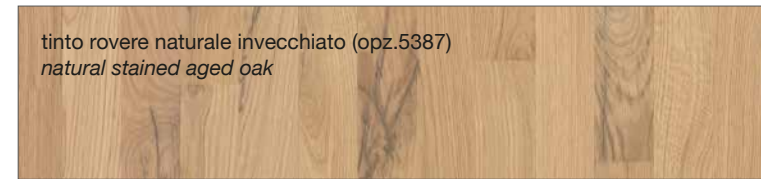

LUBE CLOVER

FINITURE LACCATE - LACQUERED FINISHES

FINITURE TINTE - STAINED FINISHES

LUBE LUNA

LUBE OLTRE