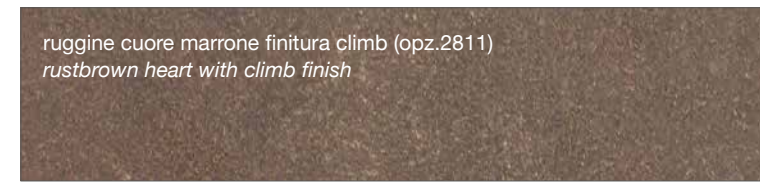

grigio cemento finitura touch (opz. 786)
cement gray touch finish

FINITURA KER

KER FINISH

imperial (opz.3452)
imperial

FINITURA SMART

SMART FINISH

marmo baron (opz.9632)
baron marble

FINITURA COME DECORATIVO UTILIZZATO NEI TOP STRATIFICATO HPL

FINISH AS DECORATION USED IN THE LAYERED HPL TOP

ruggine cuore marrone finitura climb (opz.2811)
rustbrown heart with climb finish

grigio cemento cuore nero finitura climb (opz.2810)
cement grey black heart with climb finish