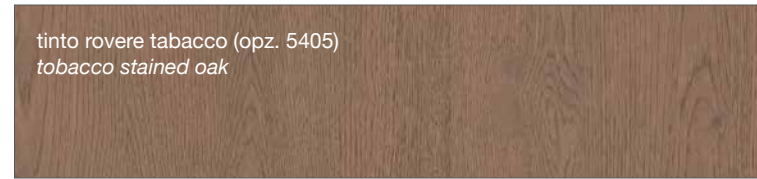

FINITURE TINTE - STAINED FINISHES