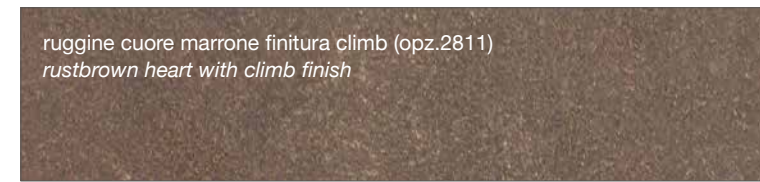

grigio cemento finitura touch (opz. 786)
cement gray touch finish

FINITURA KER

KER FINISH

FINITURA SMART

SMART FINISH

FINITURA COME DECORATIVO UTILIZZATO NEI TOP STRATIFICATO HPL

FINISH AS DECORATION USED IN THE LAYERED HPL TOP

FINITURE FENIX

FENIX FINISHES

FINITURA FENIX NTM™

FENIX NTM™ FINISHES

FINITURE MELAMINICO

MELAMINE FINISHES

CREO KYRA VINTAGE

MELAMINICO