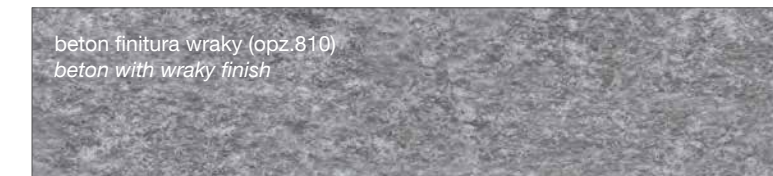

FINITURA WRAKY
WRAKY FINISH