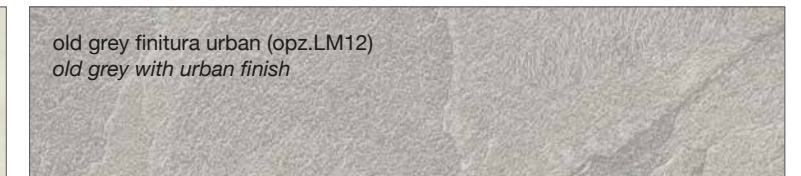

FINITURA URBAN
URBAN FINISH