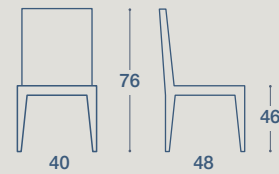

# MASTER

SEDIA E SGABELLO / CHAIR AND STOOL

SEDIA "MASTER"

STRUTTURA IN METALLO CROMATO O VERNICIATO, SEDUTA E SCHIENALE IN MULTISTRATO E FENIX O RIVESTITI IN CUOIO

"MASTER" CHAIR

STRUCTURE IN CHROME-PLATED OR COATED METAL, SEAT AND BACKREST IN PLYWOOD AND FENIX OR UPHOLSTERED WITH LEATHER