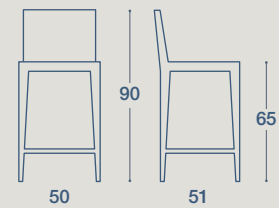

SGABELLO "MASTER"

STRUTTURA IN METALLO CROMATO O VERNICIATO, SEDUTA E SCHIENALE IN MULTISTRATO E FENIX O RIVESTITI IN CUOIO

"MASTER" STOOL

STRUCTURE IN CHROME-PLATED OR COATED METAL, SEAT AND BACKREST IN PLYWOOD AND FENIX OR UPHOLSTERED WITH LEATHER