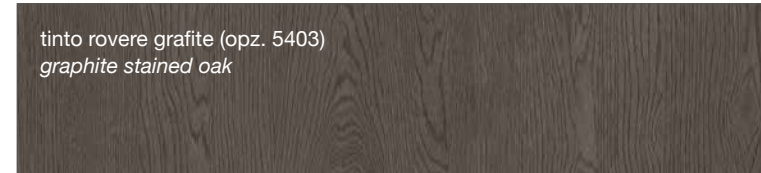

FINITURE TINTE - STAINED FINISHES