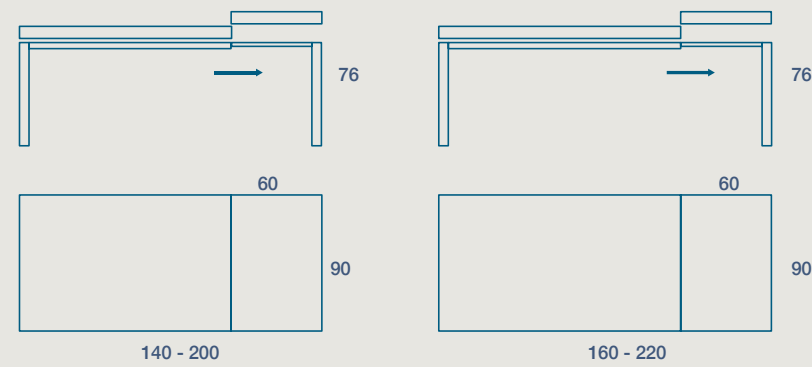

METALLO

VETRO

LEND VETRO

TAVOLO / TABLE

TAVOLO "LEND" ALLUNGABILE CON PROLUNGHE COME PIANO
STRUTTURA E GAMBE PIRAMIDALI METALLO VERNICIATO TINTA UNITA O CON TACCHETTO
PIANO SP.1,8 VETRO TEMPERATO

"LEND" EXTENDIBLE TABLE WITH EXTENSIONS AS TOP
SOLID COLOUR PAINTED METAL OR WITH STUD FRAME AND PYRAMID LEGS
1.8 TH. TEMPERED GLASS TOP

140 X 90 H 76 N.1 PROLUNGA DA 60

140 X 90 H 76 N.1 EXTENSION CM 60

160 X 90 H 76 N.1 PROLUNGA DA 60

160 X 90 H 76 N.1 EXTENSION CM 60