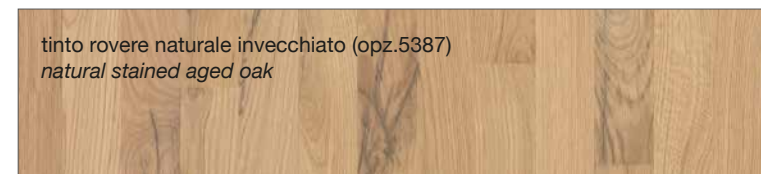

LUBE CLOVER

FINITURE LACCATE - LACQUERED FINISHES

FINITURE TINTE - STAINED FINISHES

LUBE LUNA

LUBE OLTRE