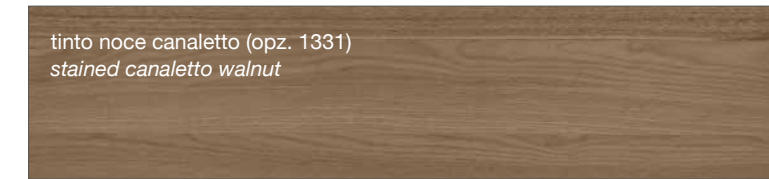

LUBE CLOVER

FINITURE LACCATE - LACQUERED FINISHES

FINITURE TINTE - STAINED FINISHES

LUBE LUNA

LUBE OLTRE