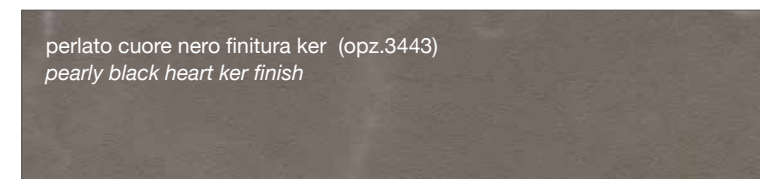

perlato cuore nero finitura ker (opz.3443)
pearly black heart ker finish