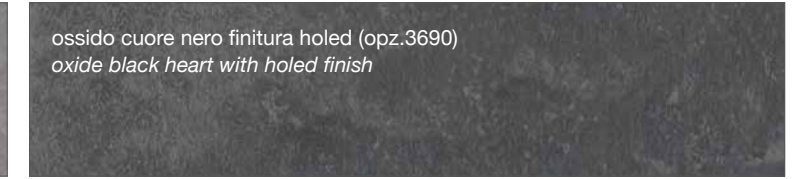

voyage silver finitura urban (opz.3413)
voyage silver with urban finish

FINITURA TOUCH
TOUCH FINISH

grigio cemento finitura touch (opz. 786)
cement gray touch finish

cefalù finitura touch (opz.F823)
cefalù touch finish

FINITURA KER

KER FINISH

imperial (opz.3452)
imperial

FINITURA SMART

SMART FINISH

marmo baron (opz.9632)
baron marble

FINITURA COME DECORATIVO UTILIZZATO NEI TOP STRATIFICATO HPL

FINISH AS DECORATION USED IN THE LAYERED HPL TOP

ruggine cuore marrone finitura climb (opz.2811)
rustbrown heart with climb finish

grigio cemento cuore nero finitura climb (opz.2810)
cement grey black heart with climb finish

ossido cuore nero finitura holed (opz.3690)
oxide black heart with holed finish