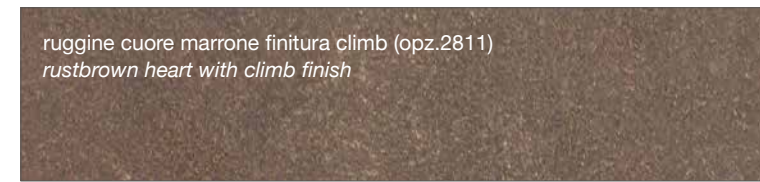

voyage silver finitura urban (opz.3413)
voyage silver with urban finish

FINITURA TOUCH
TOUCH FINISH

grigio cemento finitura touch (opz. 786)
cement gray touch finish

cefalù finitura touch (opz.F823)
cefalù touch finish

FINITURA KER

KER FINISH

imperial (opz.3452)
imperial

FINITURA SMART

SMART FINISH

marmo baron (opz.9632)
baron marble

FINITURA COME DECORATIVO UTILIZZATO NEI TOP STRATIFICATO HPL

FINISH AS DECORATION USED IN THE LAYERED HPL TOP