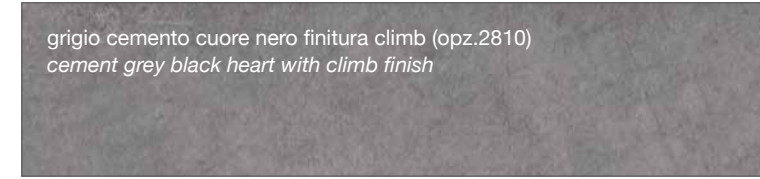

ossido cuore nero finitura holed (opz.3690)
oxide black heart with holed finish

quercia cuore marrone finitura wood (opz.788)
oak brown heart with wood finish