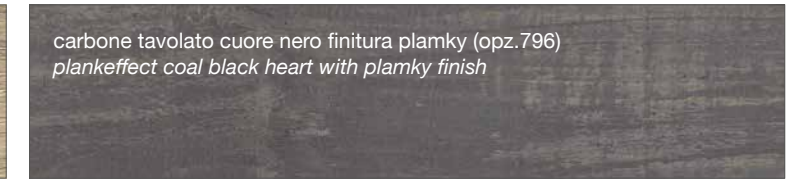

FINITURA KER

KER FINISH

FINITURA SMART

SMART FINISH

FINITURA COME DECORATIVO UTILIZZATO NEI TOP STRATIFICATO HPL

FINISH AS DECORATION USED IN THE LAYERED HPL TOP