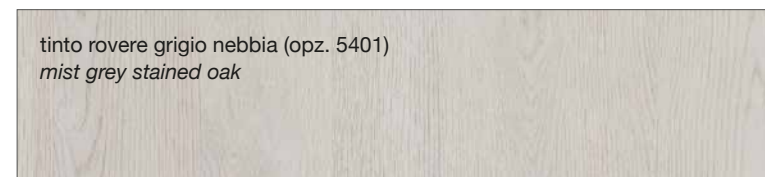

FINITURE TINTE - STAINED FINISHES