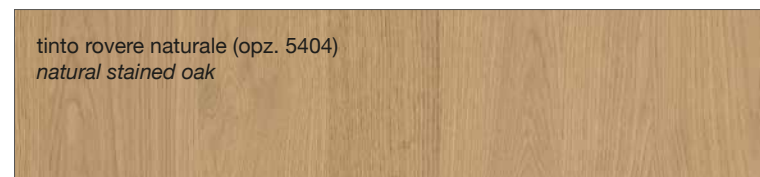

FINITURE TINTE - STAINED FINISHES