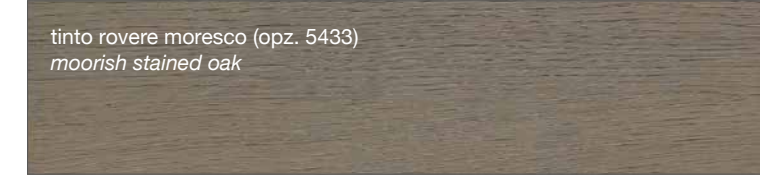

LUBE CLOVER

FINITURE LACCATE - LACQUERED FINISHES

FINITURE TINTE - STAINED FINISHES

LUBE LUNA

LUBE OLTRE