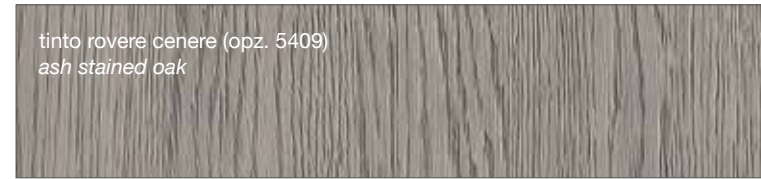

# FINITURE IMPIALLACCIATO

VENEERED FINISHES

FINITURE MODELLI LUBE / LUBE KITCHENS FINISHES

CLOVER  
CREATIVA  
LUNA  
OLTRE  
PROVENZA

FINITURE MODELLI CREO / CREO KITCHENS FINISHES

AUREA  
CONTEMPO

**LUBE** CLOVER