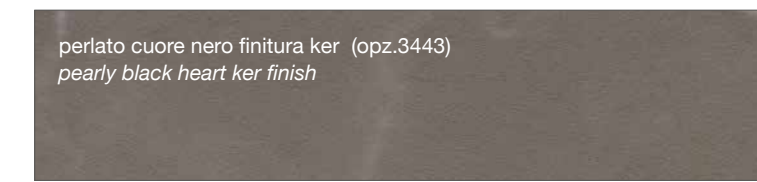

old white finitura urban (opz.LM11)
old white with urban finish

old grey finitura urban (opz.LM12)
old grey with urban finish

old dark finitura urban (opz.LM13)
old dark with urban finish

old black finitura urban (opz.LM14)
old black with urban finish

voyage silver finitura urban (opz.3413)
voyage silver with urban finish

FINITURA TOUCH
TOUCH FINISH

grigio cemento finitura touch (opz. 786)
cement gray touch finish

FINITURA KER

KER FINISH

FINITURA SMART

SMART FINISH

FINITURA COME DECORATIVO UTILIZZATO NEI TOP STRATIFICATO HPL

FINISH AS DECORATION USED IN THE LAYERED HPL TOP

FINITURE FENIX

FENIX FINISHES

FINITURA FENIX NTM™

FENIX NTM™ FINISHES

FINITURE MELAMINICO

MELAMINE FINISHES