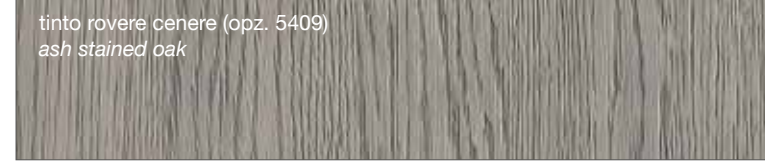

LUBE CLOVER