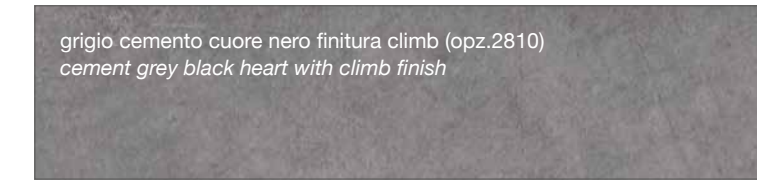

FINITURA COME DECORATIVO UTILIZZATO NEI TOP STRATIFICATO HPL

FINISH AS DECORATION USED IN THE LAYERED HPL TOP