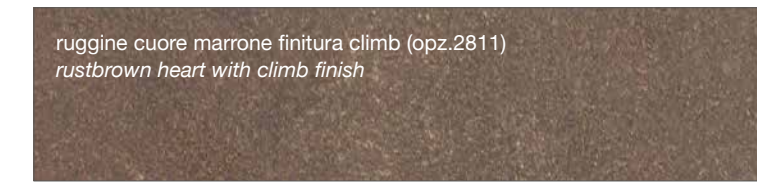

old white finitura urban (opz.LM11)
old white with urban finish

old grey finitura urban (opz.LM12)
old grey with urban finish

old dark finitura urban (opz.LM13)
old dark with urban finish

old black finitura urban (opz.LM14)
old black with urban finish

voyage silver finitura urban (opz.3413)
voyage silver with urban finish

FINITURA TOUCH
TOUCH FINISH

grigio cemento finitura touch (opz. 786)
cement gray touch finish

FINITURA KER

KER FINISH

FINITURA SMART

SMART FINISH

FINITURA COME DECORATIVO UTILIZZATO NEI TOP STRATIFICATO HPL

FINISH AS DECORATION USED IN THE LAYERED HPL TOP

FINITURE FENIX

FENIX FINISHES

FINITURA FENIX NTM™

FENIX NTM™ FINISHES

FINITURE MELAMINICO

MELAMINE FINISHES