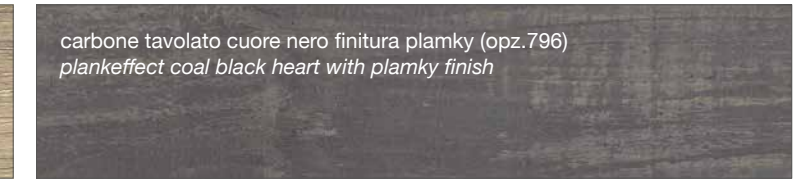

voyage silver finitura urban (opz.3413)
voyage silver with urban finish

FINITURA TOUCH
TOUCH FINISH

grigio cemento finitura touch (opz. 786)
cement gray touch finish

FINITURA KER

KER FINISH

FINITURA SMART

SMART FINISH

FINITURA COME DECORATIVO UTILIZZATO NEI TOP STRATIFICATO HPL

FINISH AS DECORATION USED IN THE LAYERED HPL TOP

FINITURE FENIX

FENIX FINISHES

FINITURA FENIX NTM™

FENIX NTM™ FINISHES

FINITURE MELAMINICO

MELAMINE FINISHES