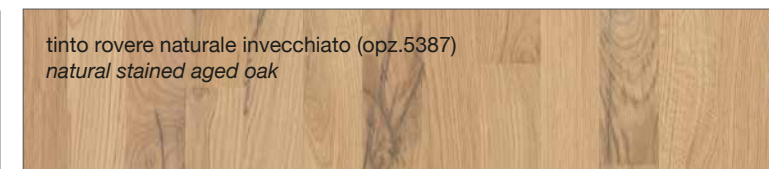

LUBE CLOVER

FINITURE LACCATE - LACQUERED FINISHES

FINITURE TINTE - STAINED FINISHES

LUBE LUNA

LUBE OLTRE