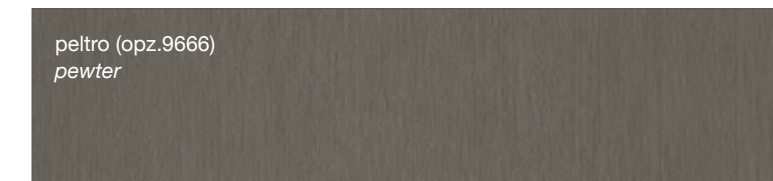

FINITURA SPAZZOLATA

BRUSHED FINISH