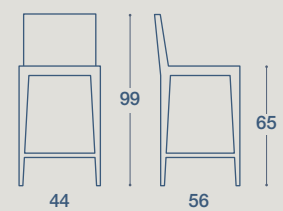

# DEN

SEDIA E SGABELLO / CHAIR AND STOOL

SEDIA "DEN"  
STRUTTURA IN METALLO SATINATO,  
SEDUTA E SCHIENALE IN RETE "NET"

"DEN" CHAIR  
STRUCTURE IN FROSTED METAL,  
SEAT AND BACKREST IN "NET" MESH

SGABELLO "DEN"  
STRUTTURA IN METALLO SATINATO,  
SEDUTA E SCHIENALE IN RETE "NET"

"DEN" STOOL  
STRUCTURE IN FROSTED METAL,  
SEAT AND BACKREST IN "NET" MESH

DEN

METALLO

METALLO

RETE NET

DEN