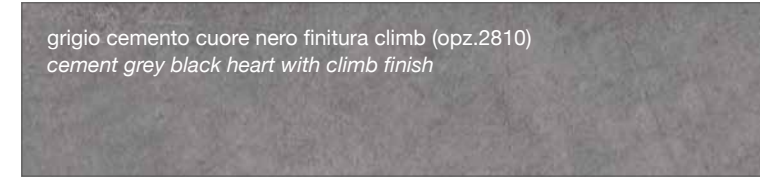

SMART FINISH

marmo baron (opz.9632)
baron marble

FINITURA COME DECORATIVO UTILIZZATO NEI TOP STRATIFICATO HPL

FINISH AS DECORATION USED IN THE LAYERED HPL TOP

ruggine cuore marrone finitura climb (opz.2811)
rustbrown heart with climb finish