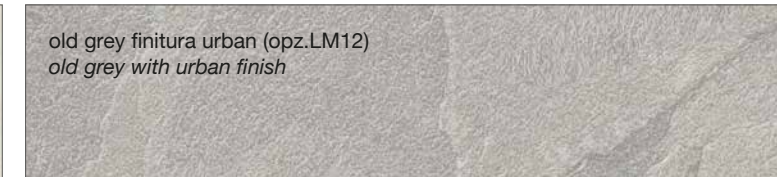

FINITURA URBAN
URBAN FINISH