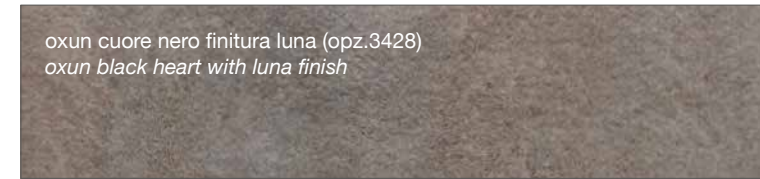

fumo opaco finitura fenix NTM™ (opz.0718)
matt smoke fenix NTM™ finish

nero opaco finitura fenix NTM™ (opz.0720)
matt black fenix NTMTM finish