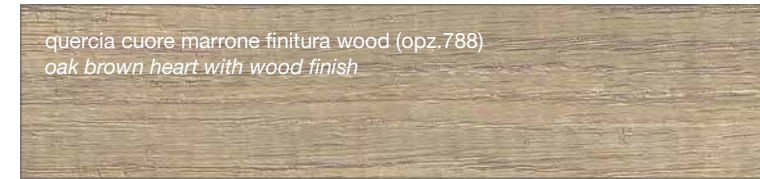

oxun cuore nero finitura luna (opz.3428)
oxun black heart with luna finish