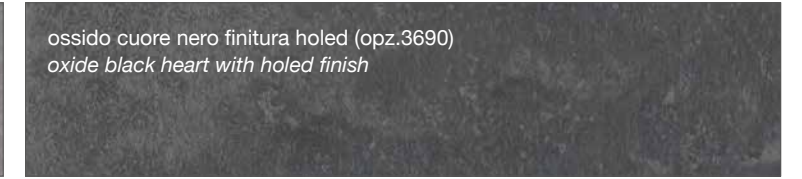

carbone tavolato cuore nero finitura plamky (opz.796)
plankeffect coal black heart with plamky finish

ossido cuore nero finitura holed (opz.3690)
oxide black heart with holed finish