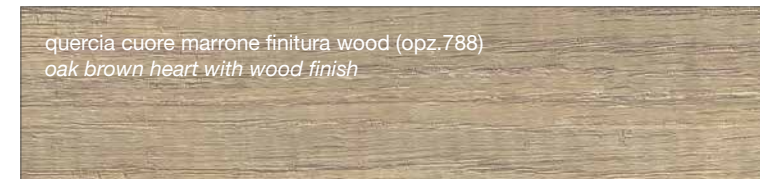

oxun cuore nero finitura luna (opz.3428)
oxun black heart with luna finish