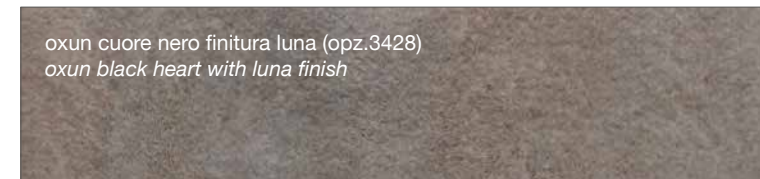

fumo opaco finitura fenix NTM™ (opz.0718)
matt smoke fenix NTM™ finish

nero opaco finitura fenix NTM™ (opz.0720)
matt black fenix NTMTM finish