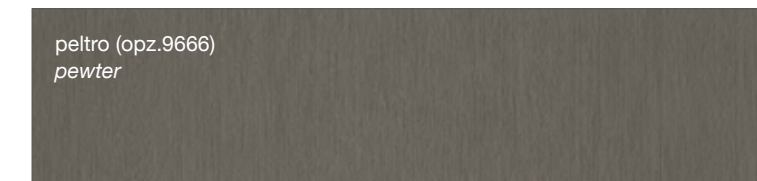

SMART

FINITURE FENIX

FENIX FINISHES

FINITURE MELAMINICO

MELAMINE FINISHES

MYA

KYRA VINTAGE

FINITURE LAMINATO

LAMINATE FINISHES

LUBE **IMMAGINA PLUS** (FINITURE COME ANTA)
(DOOR FINISHES)

FINITURA OSSIDATA "A"

OXIDIZED "A" FINISH

FINITURA MATT

MATT FINISH

FINITURA SPAZZOLATA

BRUSHED FINISH