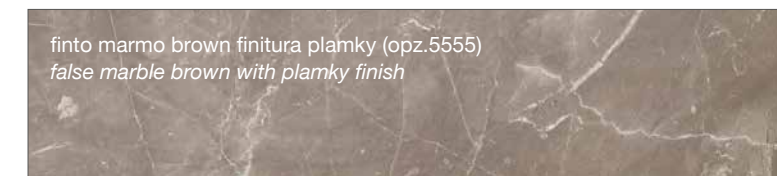

NOEMI

(FINITURE COME ANTA)
(DOOR FINISHES)

FINITURA SETA

MATT COLOURS WITH SKIN FINISH

FINITURA SINCRO PORO

MATT COLOURS WITH SYNC PORE FINISH

FINITURE COME TOP LAMINATO
LAMINAM COUNTERTOP FINISHES

FINITURA PLAMKY
PLAMKY FINISH