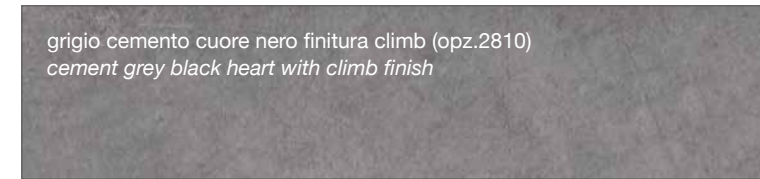

imperial (opz.3452)
imperial

FINITURA SMART

SMART FINISH

marmo baron (opz.9632)
baron marble

FINITURA COME DECORATIVO UTILIZZATO NEI TOP STRATIFICATO HPL

FINISH AS DECORATION USED IN THE LAYERED HPL TOP

ruggine cuore marrone finitura climb (opz.2811)
rustbrown heart with climb finish