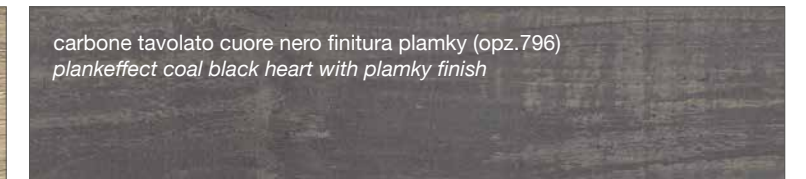

FINITURA KER

KER FINISH

FINITURA SMART

SMART FINISH

FINITURA COME DECORATIVO UTILIZZATO NEI TOP STRATIFICATO HPL

FINISH AS DECORATION USED IN THE LAYERED HPL TOP