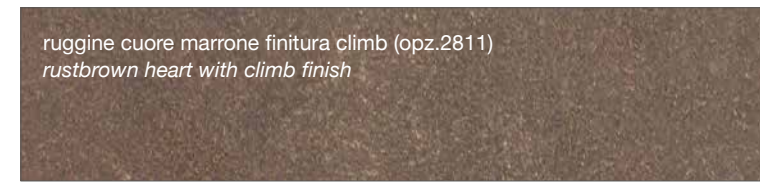

imperial (opz.3452)
imperial

FINITURA SMART

SMART FINISH

marmo baron (opz.9632)
baron marble

FINITURA COME DECORATIVO UTILIZZATO NEI TOP STRATIFICATO HPL

FINISH AS DECORATION USED IN THE LAYERED HPL TOP

ruggine cuore marrone finitura climb (opz.2811)
rustbrown heart with climb finish