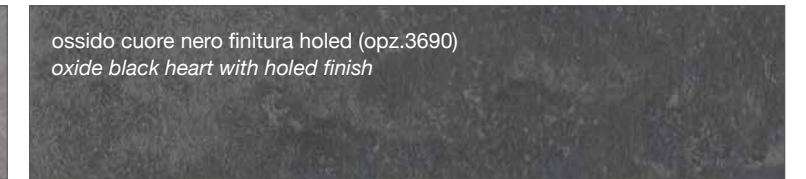

carbone tavolato cuore nero finitura plamky (opz.796)
plankeffect coal black heart with plamky finish

ossido cuore nero finitura holed (opz.3690)
oxide black heart with holed finish