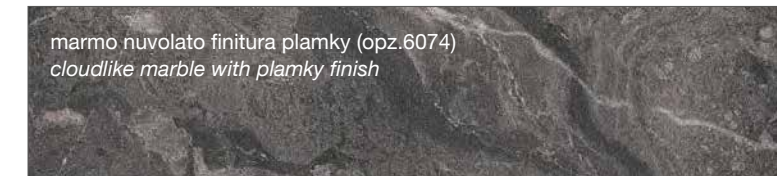

NOEMI

(FINITURE COME ANTA)
(DOOR FINISHES)

FINITURA SETA

MATT COLOURS WITH SKIN FINISH

FINITURA SINCRO PORO

MATT COLOURS WITH SYNC PORE FINISH

FINITURE COME TOP LAMINATO
LAMINAM COUNTERTOP FINISHES

FINITURA PLAMKY
PLAMKY FINISH