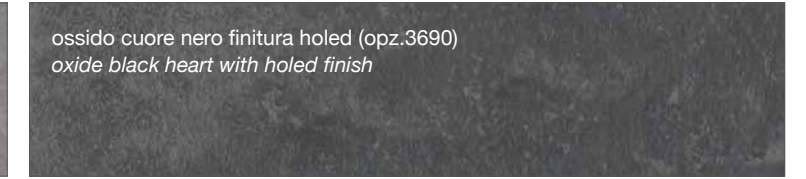

esterel finitura wraky (opz.811)
esterel with wraky finish

FINITURA URBAN
URBAN FINISH

old white finitura urban (opz.LM11)
old white with urban finish

old grey finitura urban (opz.LM12)
old grey with urban finish

old dark finitura urban (opz.LM13)
old dark with urban finish

old black finitura urban (opz.LM14)
old black with urban finish

voyage silver finitura urban (opz.3413)
voyage silver with urban finish

FINITURA TOUCH
TOUCH FINISH

grigio cemento finitura touch (opz. 786)
cement gray touch finish

FINITURA KER

KER FINISH

FINITURA SMART

SMART FINISH

FINITURA COME DECORATIVO UTILIZZATO NEI TOP STRATIFICATO HPL

FINISH AS DECORATION USED IN THE LAYERED HPL TOP

FINITURE FENIX

FENIX FINISHES

FINITURA FENIX NTM™

FENIX NTM™ FINISHES

FINITURE MELAMINICO

MELAMINE FINISHES

CREO KYRA VINTAGE

MELAMINICO