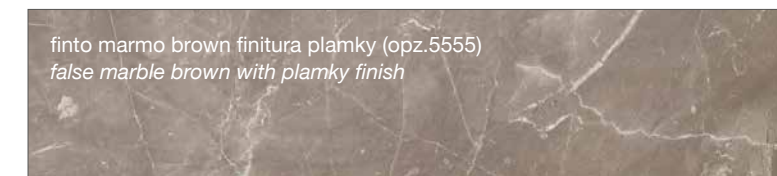

FINITURE COME TOP LAMINATO
LAMINAM COUNTERTOP FINISHES

FINITURA PLAMKY
PLAMKY FINISH