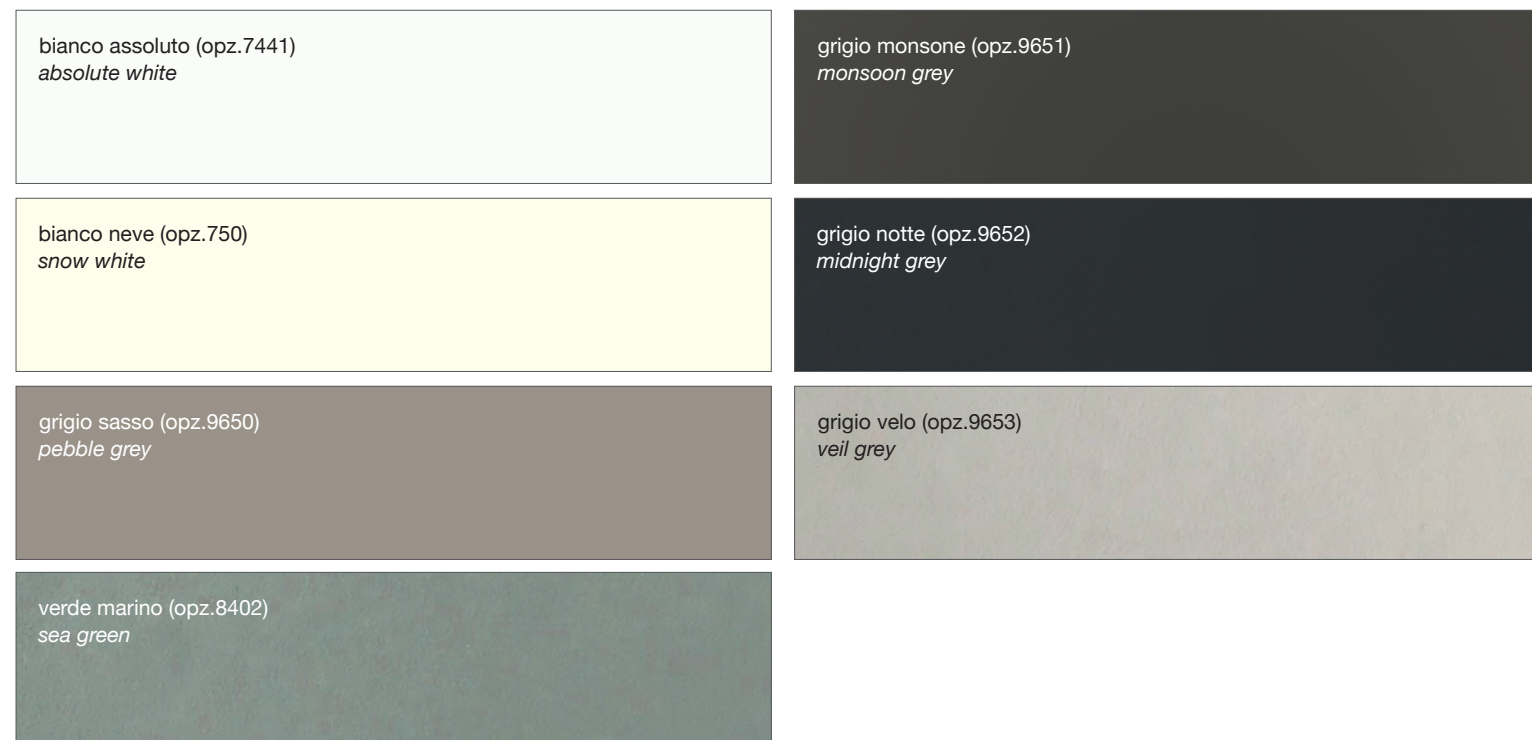

FINITURA MATT MATT FINISH